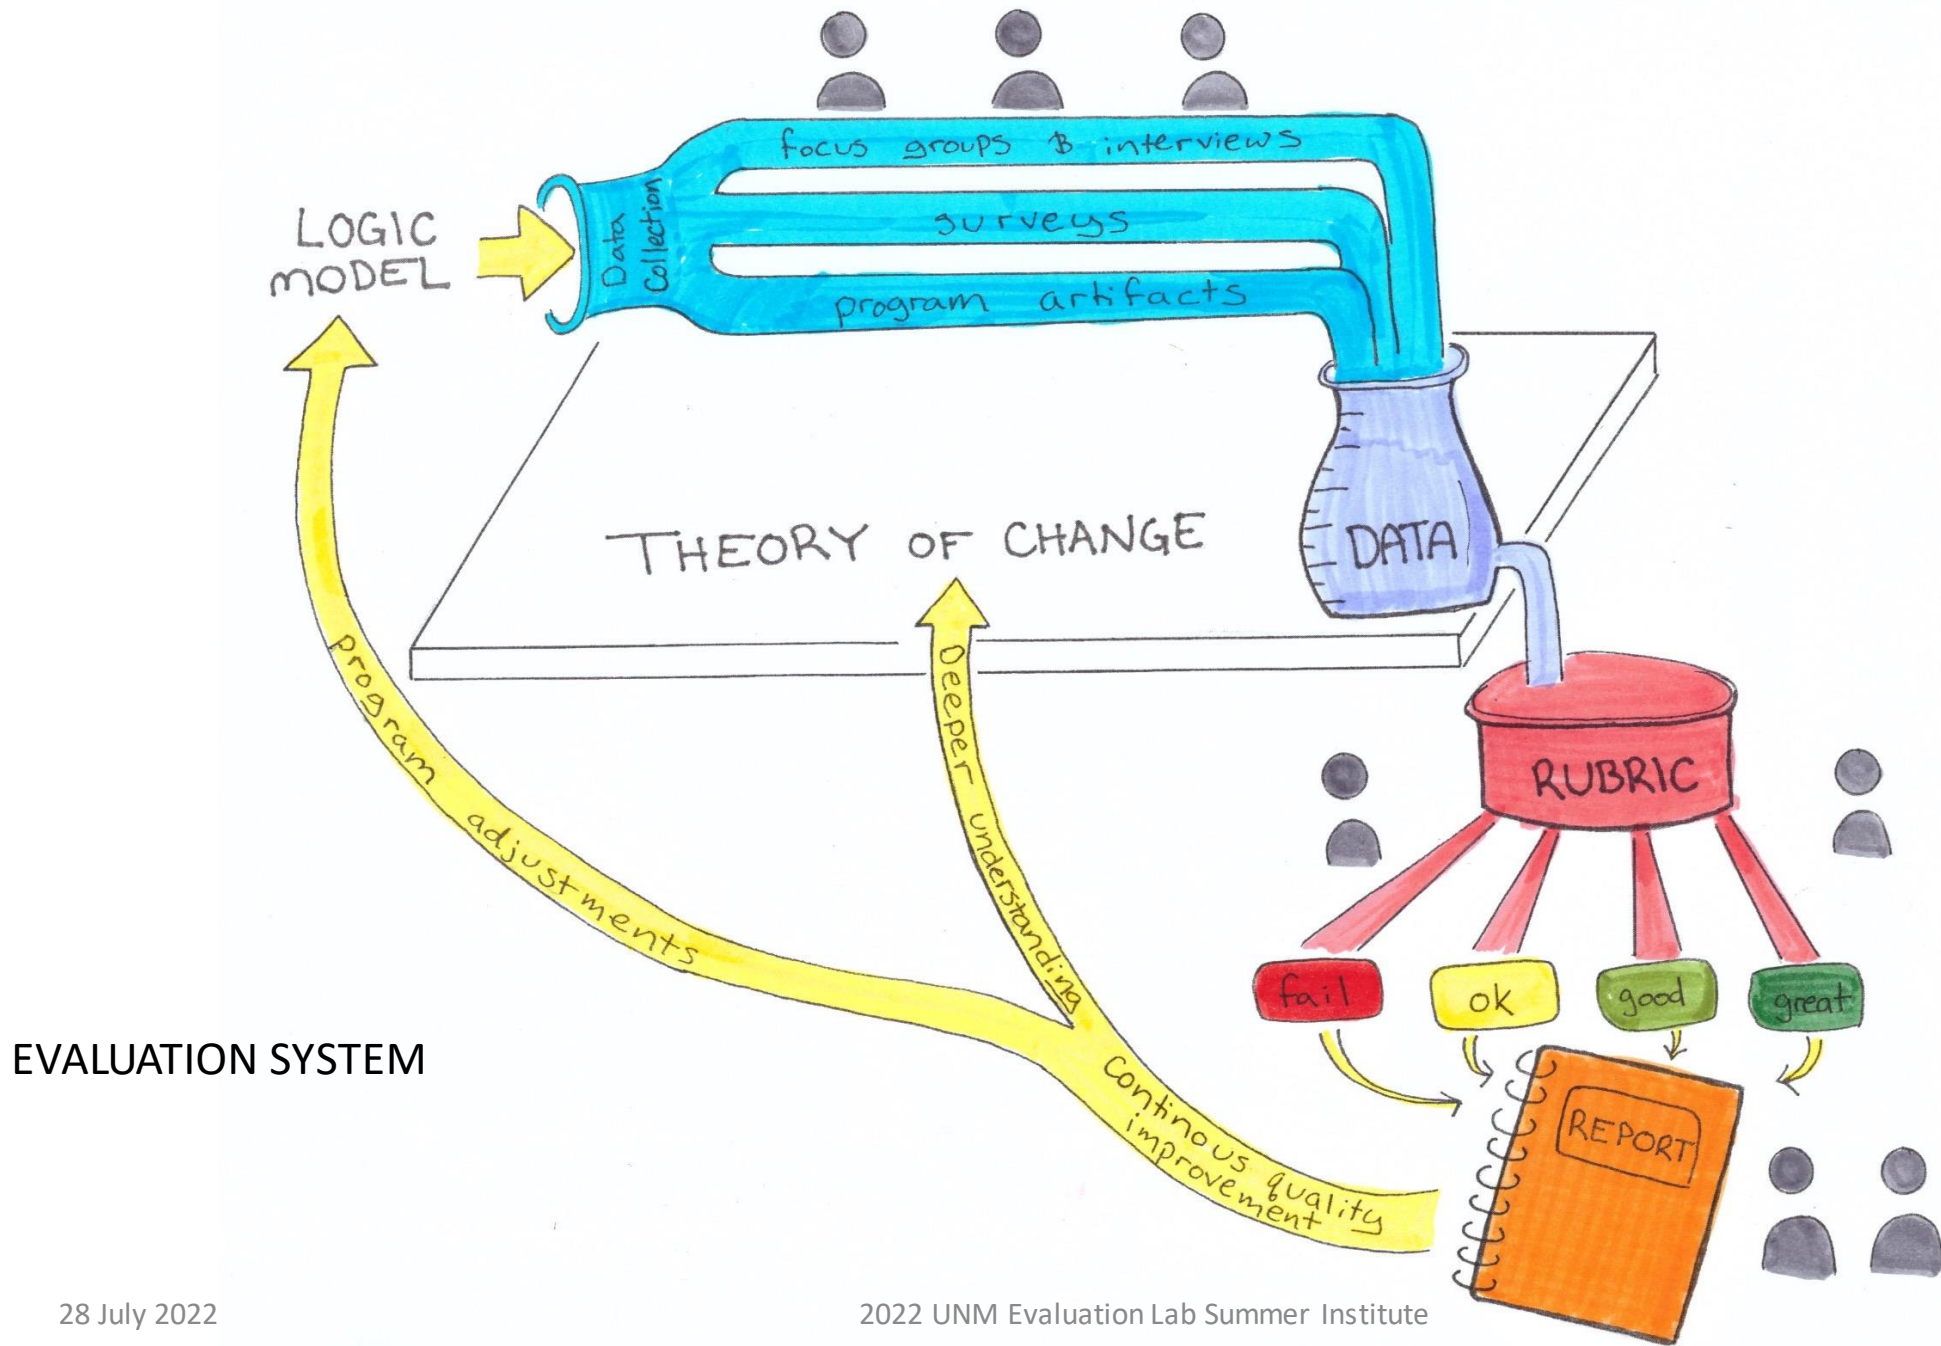

ECHO Learning Community

Charla Orozco

cehenley@unm.edu

28 July 2022

EVALUATION SYSTEM

Evaluation Lab ECHO Online Learning Community

3rd Tuesdays, 9-10:30am

*Everybody
learning,
everybody
teaching*

- You will all be added to the listserv
- Organizations share evaluation work in progress, get peer feedback
- Didactics on a variety of evaluation topics
- Sessions are recorded

<https://evallab.unm.edu/learning-center/evaluation-lab-project-echo-learning-community-.html>

ECHO Learning Community

3rd Tuesdays, 9:00-10:30 AM

August 16	Community Data Sources
September 20	Visualizing Data
October 18	Excel: Pre-Post Reporting
November 15	Excel: Advanced Topics
December	No Session
January	No Session
February 21	Theories of Change
March 21	Surveys
April 18	Interactive Focus Groups
May 16	Community-Based Participatory Evaluation
June 20	Coding Qualitative Data
July	No Session